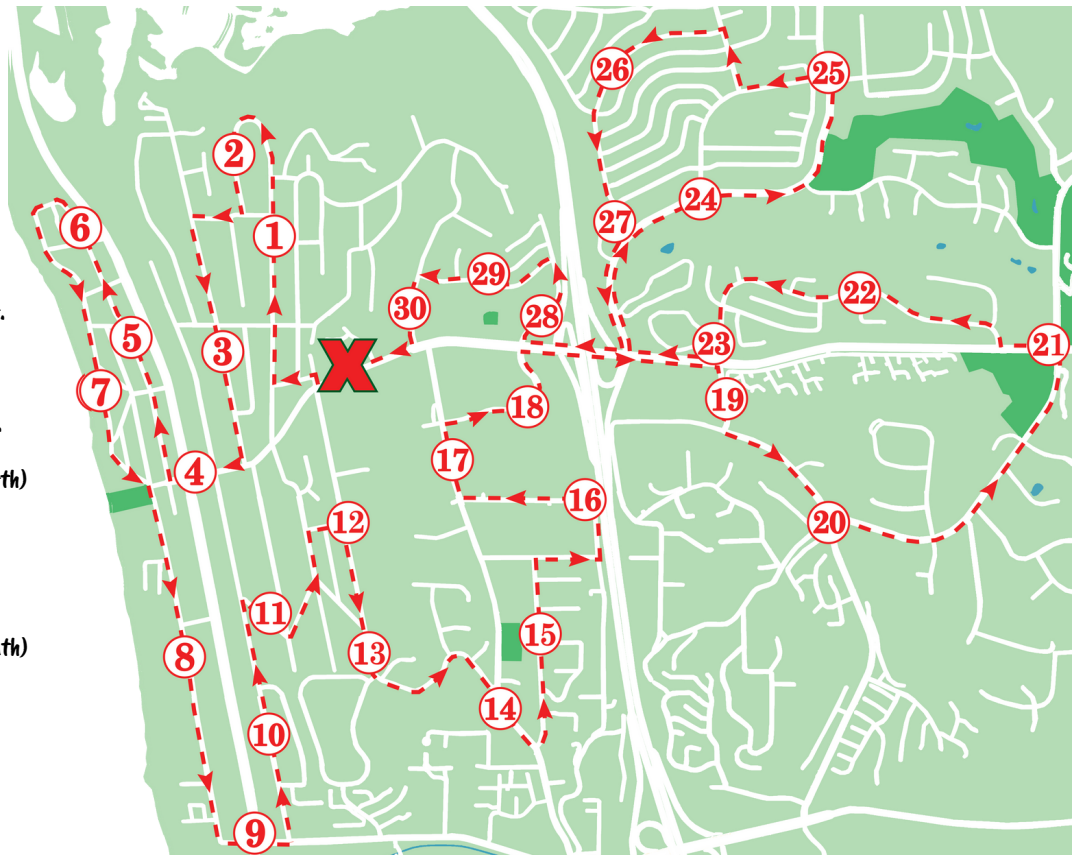

# Sleigh Ride

FRIDAY

DECEMBER 16TH

2:30 PM - 5:00 PM

Come join your friends and neighbors in welcoming Santa Claus to Solana Beach! Santa will be riding along with Fire, Sheriff and Marine Safety personnel. The Sleigh Ride will be starting and ending at the Solana Beach Fire Station, located at 500 Lomas Santa Fe Drive. Please view the map below to find the estimated time when Santa will be near you. Please stay on the sidewalk as Santa passes by.

- |                               |                                     |
|-------------------------------|-------------------------------------|
| <b>X</b> 2:30 Fire Station    | <b>16</b> 3:50 Ida Ave              |
| <b>1</b> 2:35 N. Granados Ave | <b>17</b> 3:55 Stevens Ave          |
| <b>2</b> 2:40 Barbara Ave     | <b>18</b> 4:00 San Rodolfo Dr.      |
| <b>3</b> 2:45 N. Rios Ave     | <b>19</b> 4:05 Las Banderas Dr.     |
| <b>4</b> 2:50 Plaza St.       | <b>20</b> 4:10 Highland Dr.         |
| <b>5</b> 2:55 N. Acacia Ave   | <b>21</b> 4:15 Lomas Santa Fe Dr.   |
| <b>6</b> 3:00 Circle Dr.      | <b>22</b> 4:20 Via Mil Cumbres      |
| <b>7</b> 3:05 Pacific Ave     | <b>23</b> 4:25 Lomas Santa Fe Dr.   |
| <b>8</b> 3:10 S. Sierra Ave   | <b>24</b> 4:30 Santa Helena (North) |
| <b>9</b> 3:15 Border Ave      | <b>25</b> 4:35 Santa Victoria       |
| <b>10</b> 3:20 S. Cedros Ave  | <b>26</b> 4:40 Santa Rosita         |
| <b>11</b> 3:25 Rosa St.       | <b>27</b> 4:45 Santa Helena (South) |
| <b>12</b> 3:30 Corto St.      | <b>28</b> 4:50 Solana Hills Dr.     |
| <b>13</b> 3:35 S. Nardo Ave   | <b>29</b> 4:55 Dell St.             |
| <b>14</b> 3:40 Stevens Ave    | <b>30</b> 5:00 Glencrest Dr.        |
| <b>15</b> 3:45 Valley Ave     | <b>X</b> 5:05 Fire Station          |