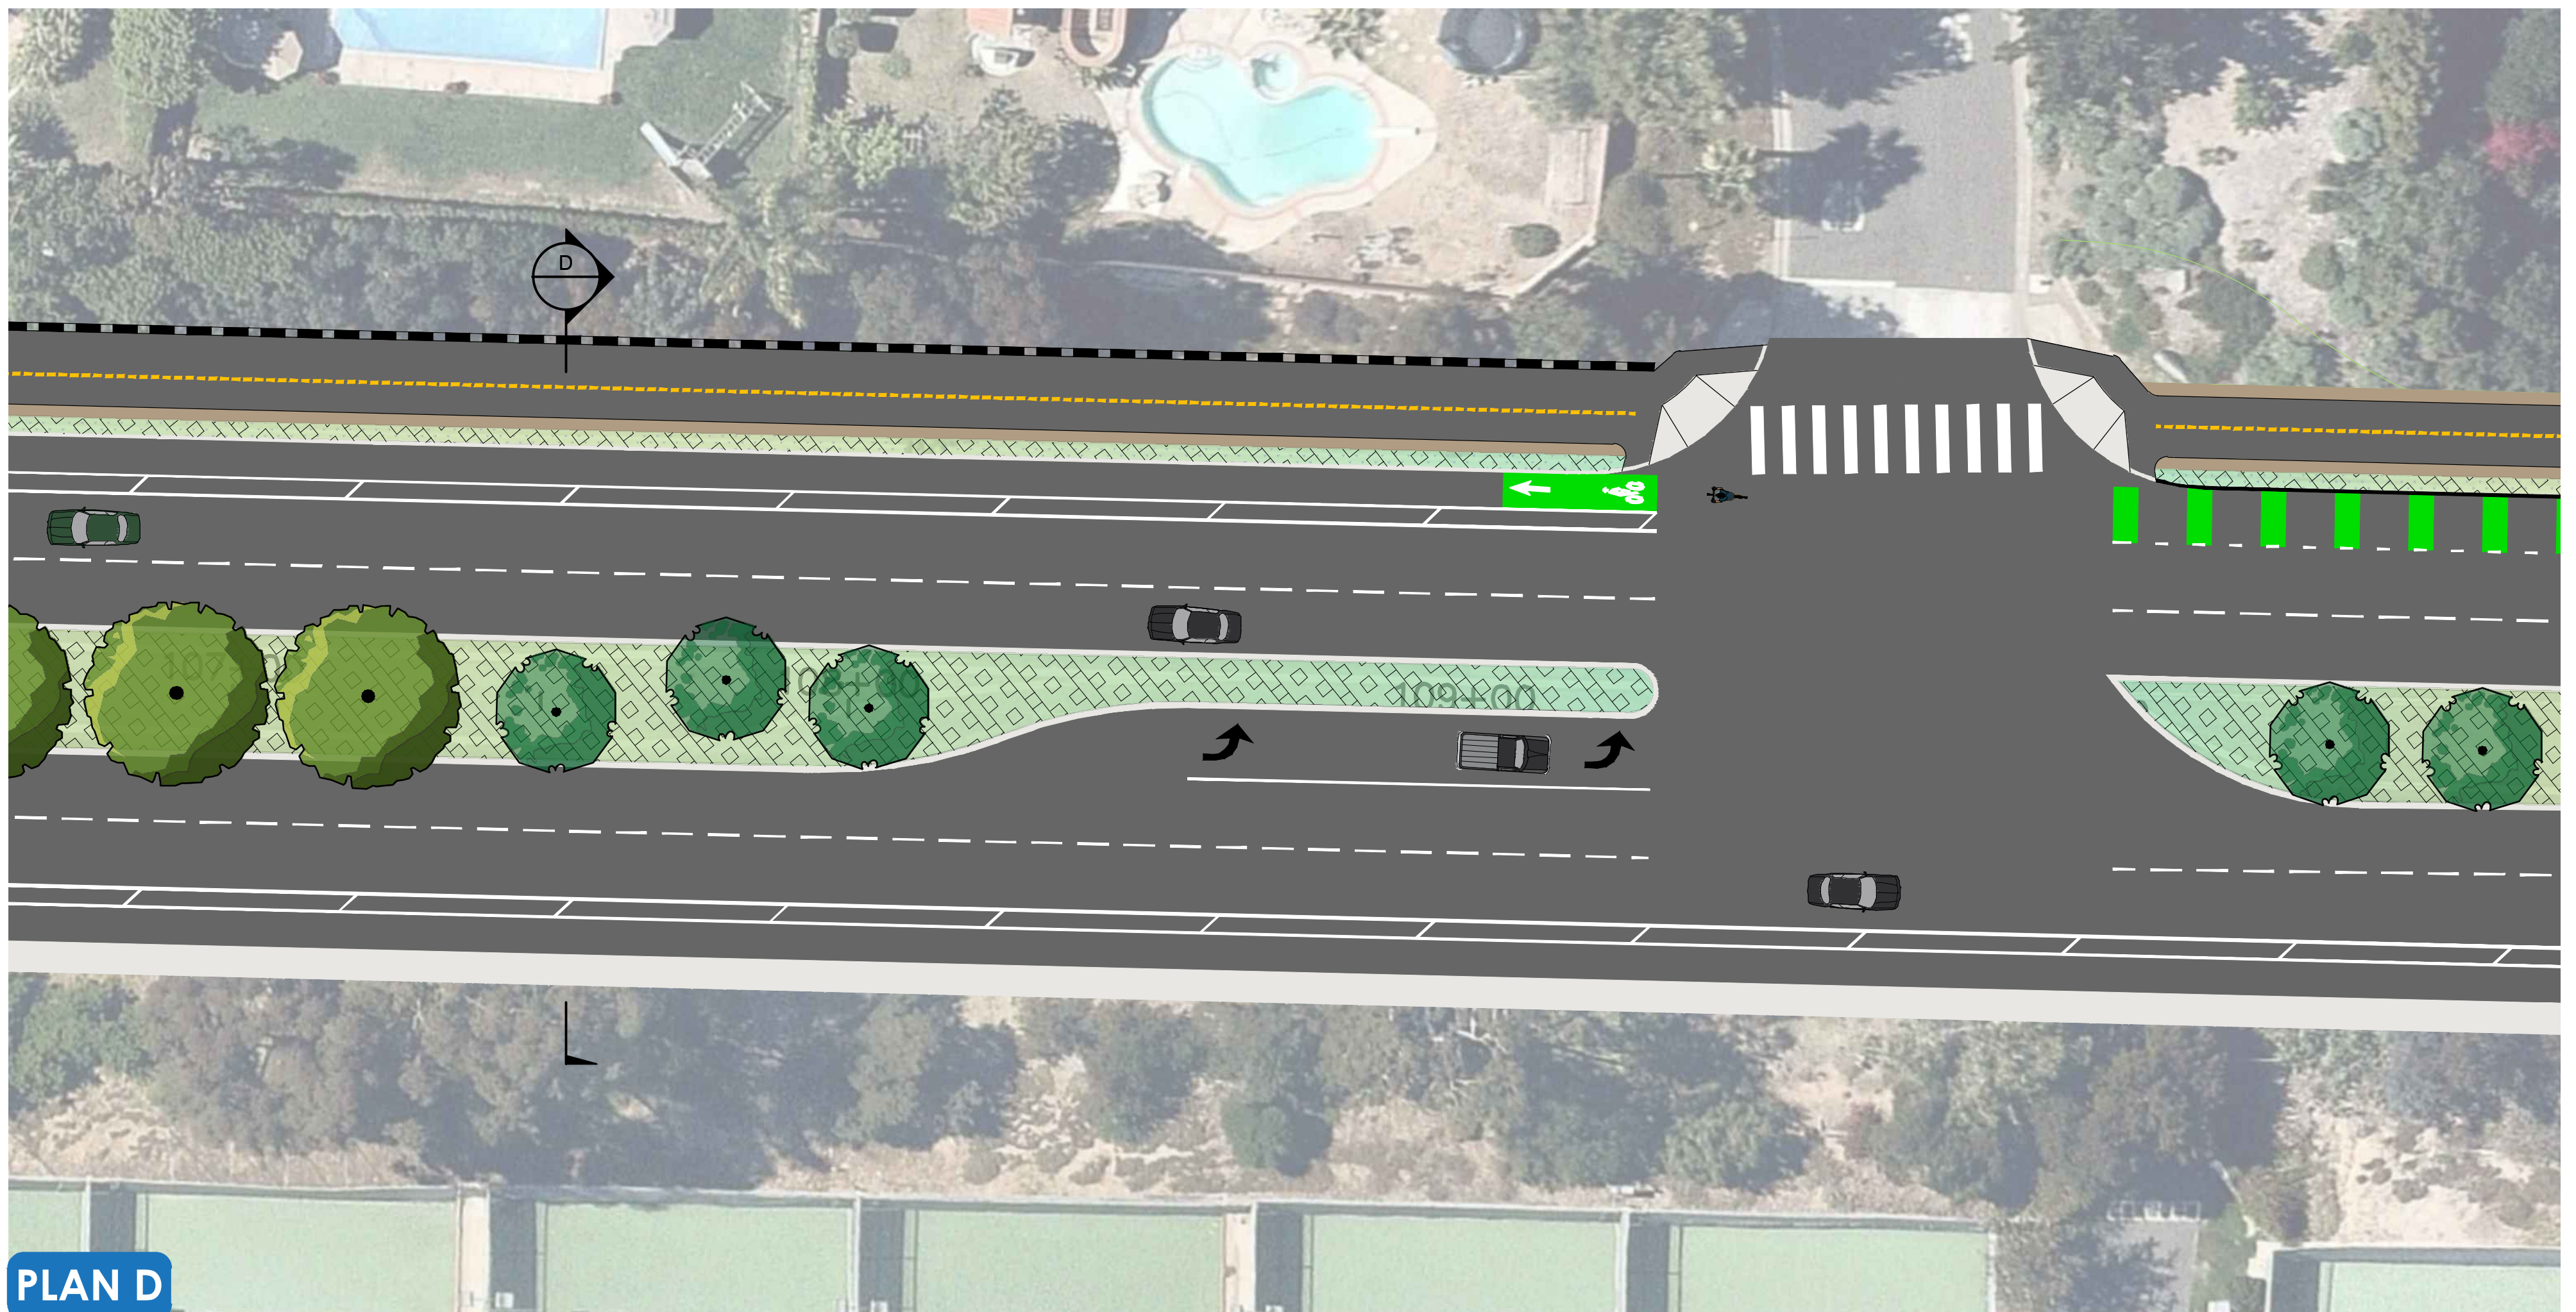

# D CAMINO DE LAS VILLAS TO HIGHLAND DRIVE LOMAS SANTA FE DRIVE

**SECTION D  
LOOKING EAST**

**PLAN D**

## CONCEPT PLANT SCHEDULE

**FLOWERING/ACCENT TREES**  
 ALOE BARBERAE / TREE ALOE  
 ALOE FEROX / BITTER ALOE  
 CASSIA LEPTOPHYLLA / GOLD MEDALLION TREE  
 DRACAENA DRACO / DRAGON TREE  
 ERYTHRINA CRISTA-GALLI / COCKSPUR CORAL  
 JACARANDA MIMOSIFOLIA / JACARANDA MULTI-TRUNK  
 MAGNOLIA GRANDIFLORA 'MAJESTIC BEAUTY'™ / SOUTHERN MAGNOLIA  
 TECOMA STANS / YELLOW BELLS  
 TIPUANA TIPU / TIPU TREE  
 YUCCA ELEPHANTIPES / SOFT-TIPPED YUCCA