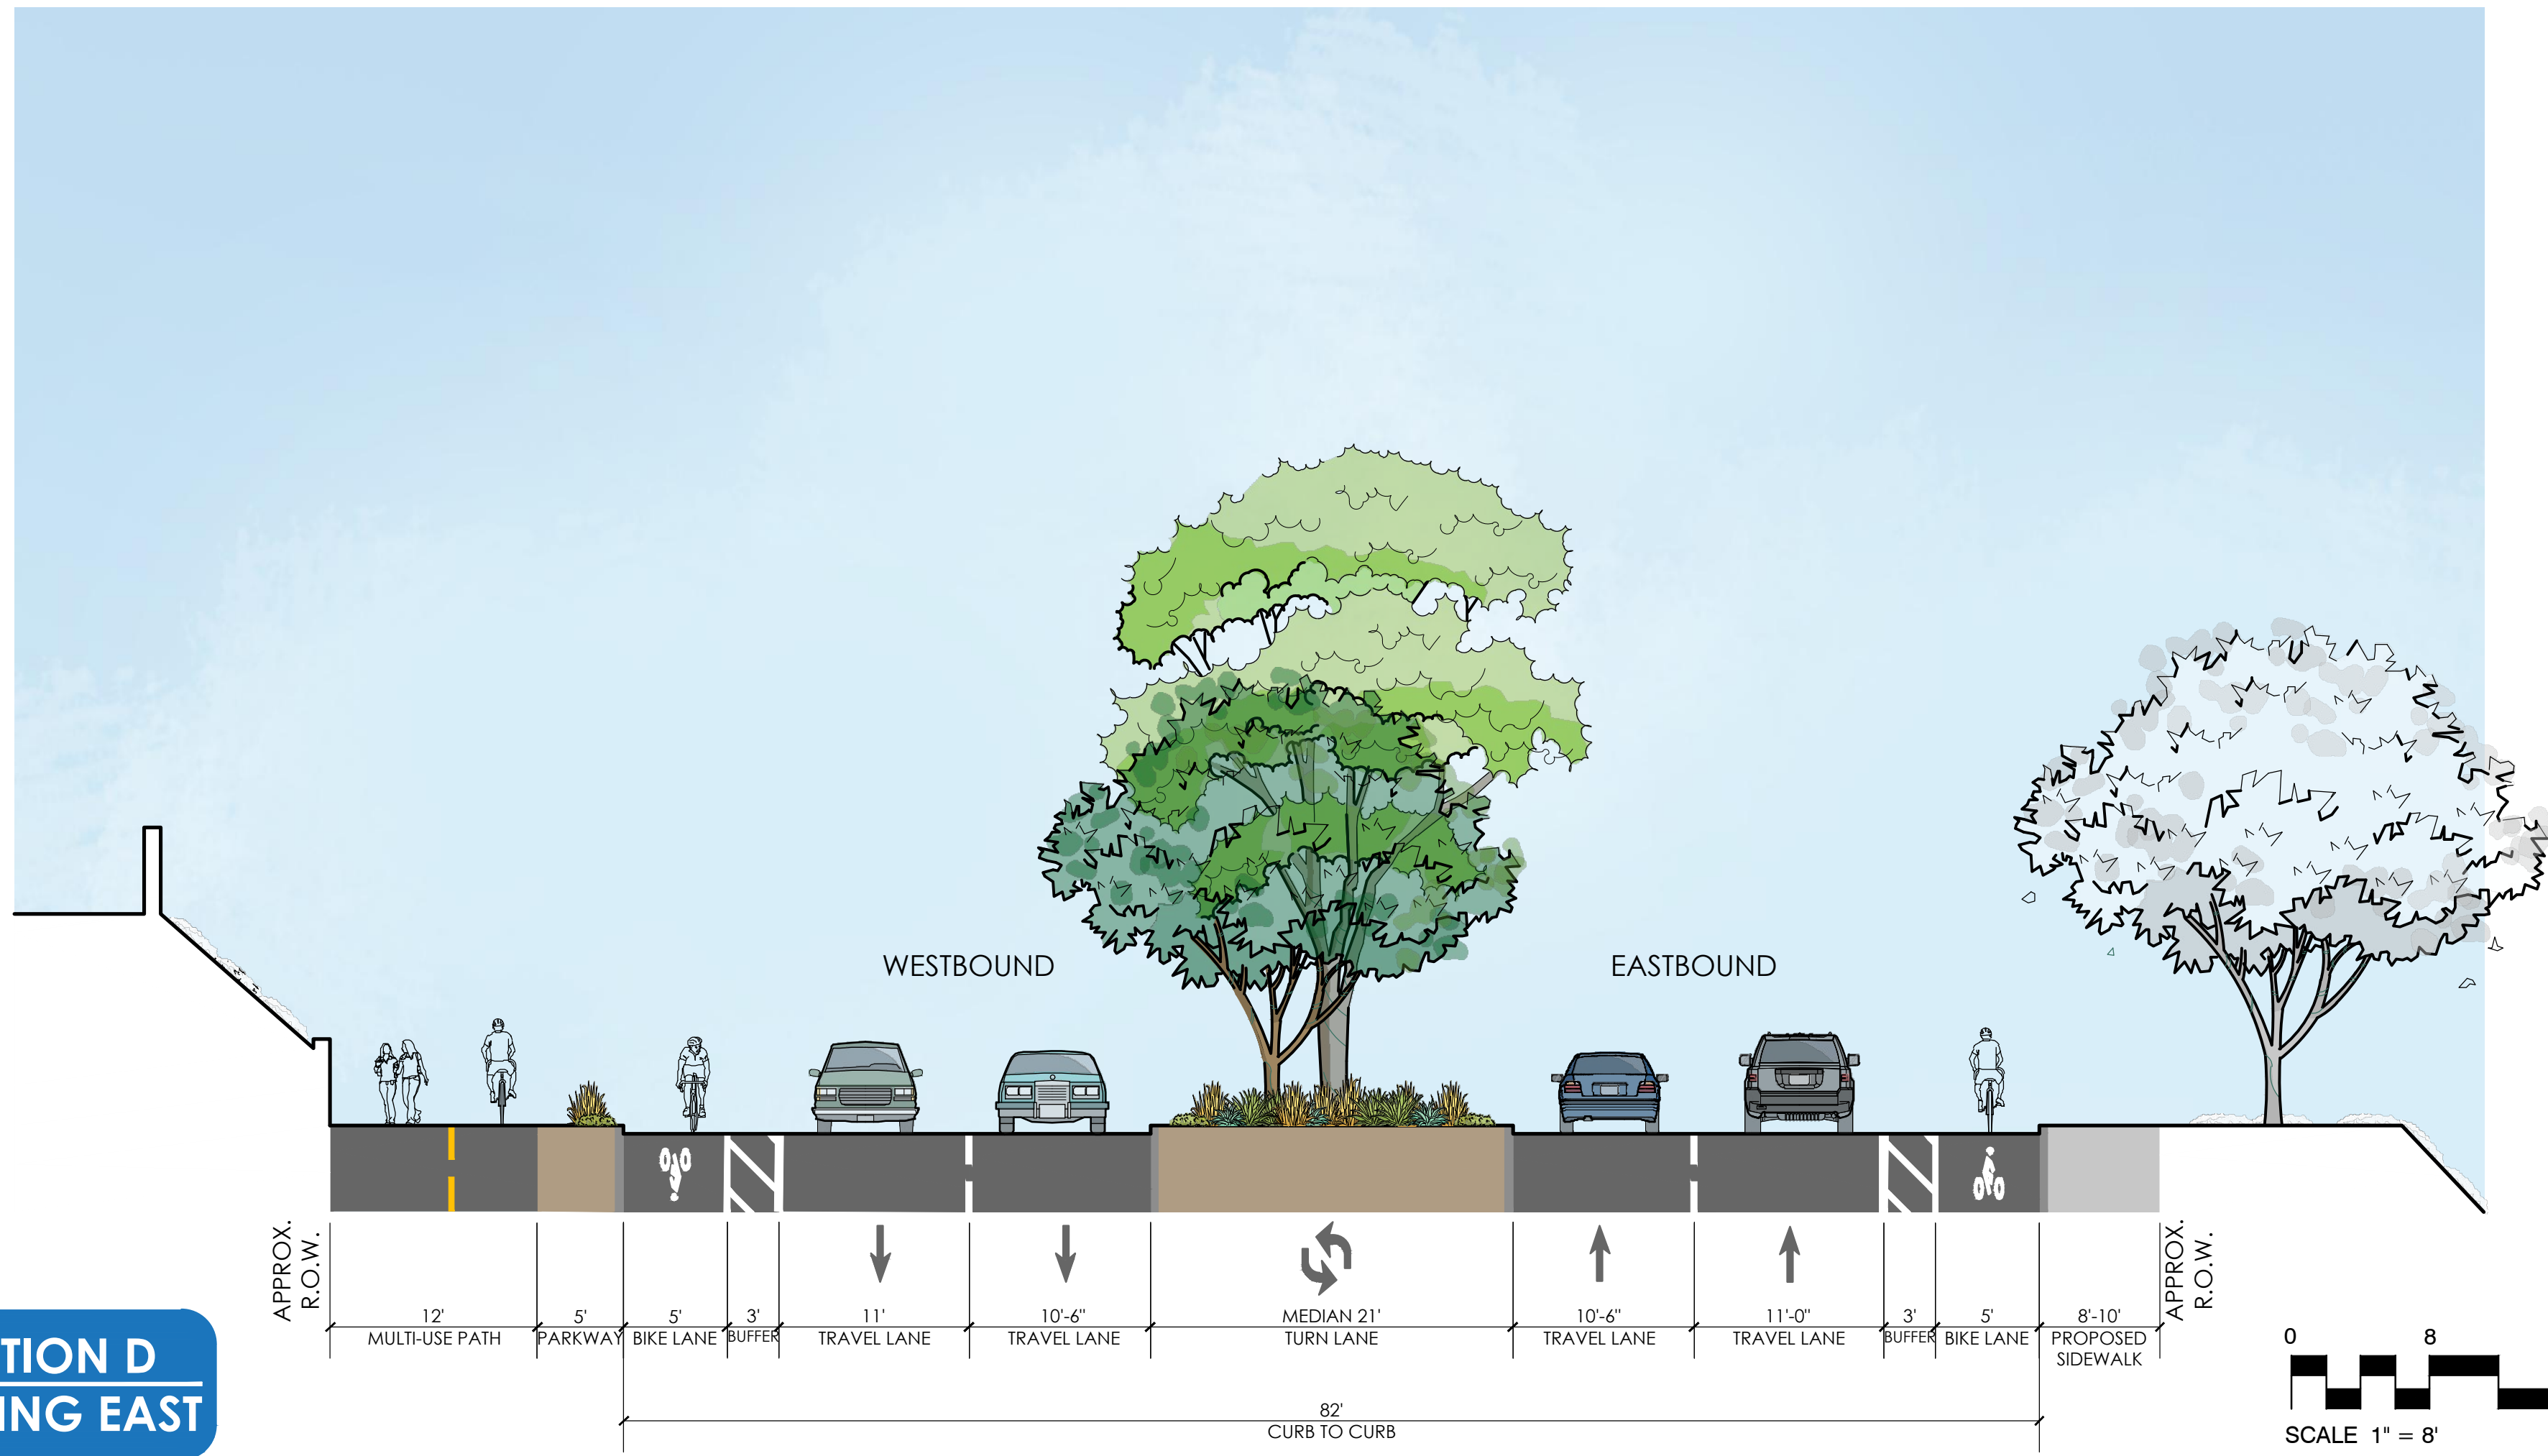

# D CAMINO DE LAS VILLAS TO HIGHLAND DRIVE LOMAS SANTA FE DRIVE

**SECTION D  
LOOKING EAST**

**PLAN D**

## CONCEPT PLANT SCHEDULE

**FLOWERING/ACCENT TREES**  
 ALOE BARBERAE / TREE ALOE  
 ALOE FEROX / BITTER ALOE  
 CASSIA LEPTOPHYLLA / GOLD MEDALLION TREE  
 DRACAENA DRACO / DRAGON TREE  
 ERYTHRINA CRISTA-GALLI / COCKSPUR CORAL  
 JACARANDA MIMOSIFOLIA / JACARANDA MULTI-TRUNK  
 MAGNOLIA GRANDIFLORA 'MAJESTIC BEAUTY'™ / SOUTHERN MAGNOLIA  
 TECOMA STANS / YELLOW BELLS  
 TIPUANA TIPU / TIPU TREE  
 YUCCA ELEPHANTIPES / SOFT-TIPPED YUCCA