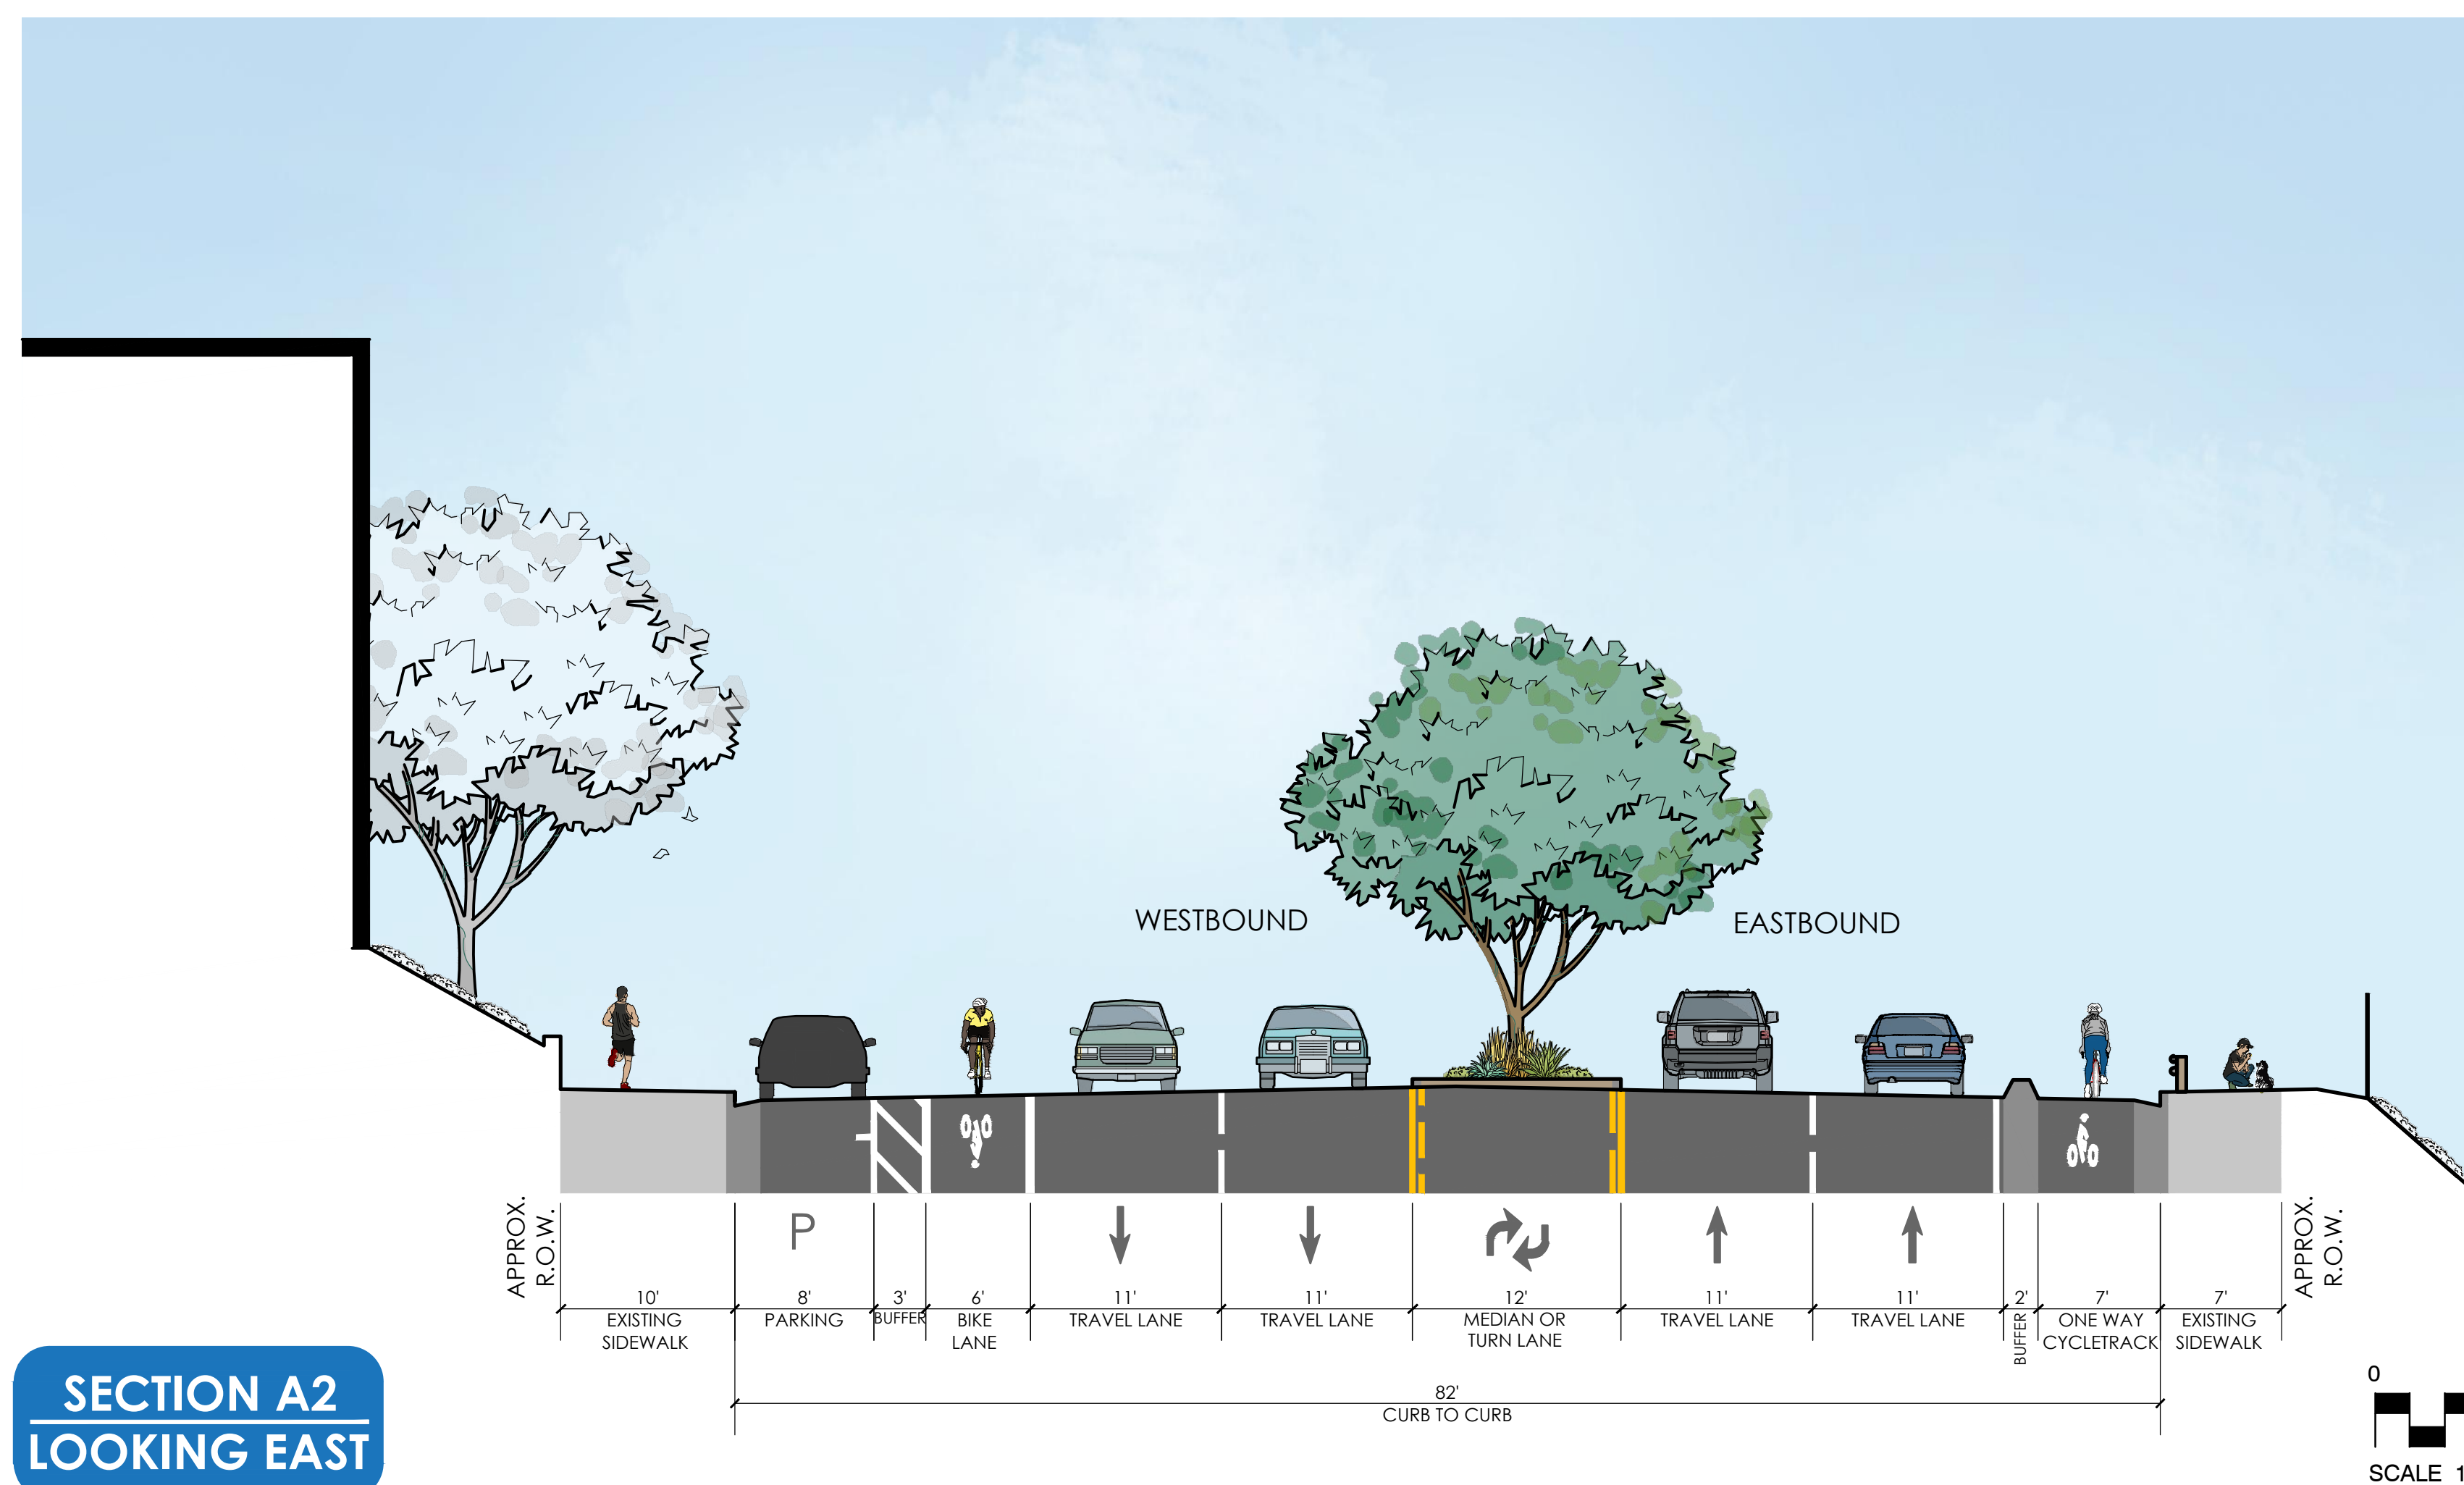

ARDADO AVE TO STEVENS DR LOMAS SANTA FE DRIVE

CONCEPT PLANT SCHEDULE

FLOWERING/ACCENT TREES
ALOE BARBERAE / TREE ALOE
ALOE FEROX / BITTER ALOE
CASSIA LEPTOPHYLLA / GOLD MEDALLION TREE
DRACAENA DRACO / DRAGON TREE
ERYTHRINA CRISTA-GALLI / COCKSPUR CORAL
JACARANDA MIMOSIFOLIA / JACARANDA MULTI-TRUNK
MAGNOLIA GRANDIFLORA 'MAJESTIC BEAUTY' TM / SOUTHERN MAGNOLIA
TECOMA STANS / YELLOW BELLS
TIPIUANA TIPU / TIPU TREE
YUCCA ELEPHANTIPES / SOFT-TIPPED YUCCA

SMALL TREES
AGONIS FLEXUOSA / PEPPERMINT TREE
ARBUTUS UNEDO / STRAWBERRY TREE
GEJERA PARVIFLORA / AUSTRALIAN WILLOW
METROSIDEROS EXCELSA / NEW ZEALAND CHRISTMAS TREE
OLEA EUROPAEA / OLIVE MULTI-TRUNK
X CHITALPA TASHKENTENSIS / CHITALPA

LARGE TREES
HYMENOSPORUM FLAVUM / SWEETSHADE
LOPHOSTEMON CONFERTUS / BRISBANE BOX
PODOCARPUS GRACILIOR / FENCIL TREE
SPATHODEA CAMPANULATA / AFRICAN TULIP TREE

ACCENT SHRUBS
AEONIUM ARBOREUM 'ATROPURPUREUM' / TREE AEONIUM
AEONIUM HAWORTHII / PINWHEEL
AGAVE VILMORINIANA / OCTOPUS AGAVE
AGAVE X 'BLUE GLOW' / BLUE GLOW AGAVE
ALOE ARBORESCENS / TREE ALOE
ALOE STRIATA / CORAL ALOE
ANIGOZANTHOS X 'BIG RED' / BIG RED KANGAROO PAW
EUPHORBIA TIRICALLI 'STICKS ON FIRE' / FENCIL TREE
MUEHLBERGIA CAPILLARIS / PINK MUHLY
STRELITZIA REGINAE / BIRD OF PARADISE

SMALL SHRUBS
CARISSA MACROCARPA / NATAL PLUM
DIANELLA CONGESTA / BEACH FLAX LILY
HEMEROCALLIS X 'BISBY' / YELLOW DAYLILY
LIMONIUM PEREZZII / STATICE
LOMANDRA LONGIFOLIA 'BREEZE' / DWARF MAT RUSH
PHORMIUM TENAX 'YELLOW WAVE' / NEW ZEALAND FLAX
PHORMIUM X 'DUET' / NEW ZEALAND FLAX
SANTOLINA CHAMAECYPARISSUS / LAVENDER COTTON

MEDIUM SHRUBS
AGAVE AMERICANA / CENTURY PLANT
AGAVE ATTENUATA / AGAVE
CALLISTEMON VIMINALIS 'LITTLE JOHN' / DWARF WEeping BOTTLEBRUSH
CHONDROPETALUM TECTORIUM / CAPE RUSH
CISTUS X PURPUREUS / ORCHID ROCKROSE
CORDYLIN AUSTRALIS 'RED STAR' / RED STAR DRACAENA
DASYLIRION WHEELERI / GREY DESERT SPOON
ECHIUM CANDICANS / PRIDE OF MADEIRA
LEUCADENDRON LINIFOLIUM
MUEHLBERGIA RIGENS / DEER GRASS
PHORMIUM X 'BLACK ADDER' / NEW ZEALAND FLAX
PLUMBAGO AURICULATA / BLUE PLUMBAGO
SALVIA CLEVELANDII / CLEVELAND SAGE
SALVIA CHAMAEDRYOIDES / MEXICAN BLUE SAGE
SALVIA LEUCANTHA / MEXICAN BUSH SAGE
SALVIA MEXICANA / SAGE
ZAUSCHNERIA CALIFORNICA / CALIFORNIA FUCHSIA

GROUNDCOVER
ARCTOSTAPHYLOS UVA-URSI / KINNIKINNICK
CEANOTHUS X 'CENTENNIAL' / CENTENNIAL CEANOTHUS
FESTUCA IDAHOENSIS 'SISKIYOU BLUE' / SISKIYOU BLUE FESCUE
LANIATA X 'CHAPEL HILL YELLOW' / CHAPEL HILL YELLOW LANIATA
MYOPORUM PARVIFOLIUM / TRAILING MYOPORUM
SENECIO MANDRALISCAE 'BLUE CHALK STICKS' / SENECIO