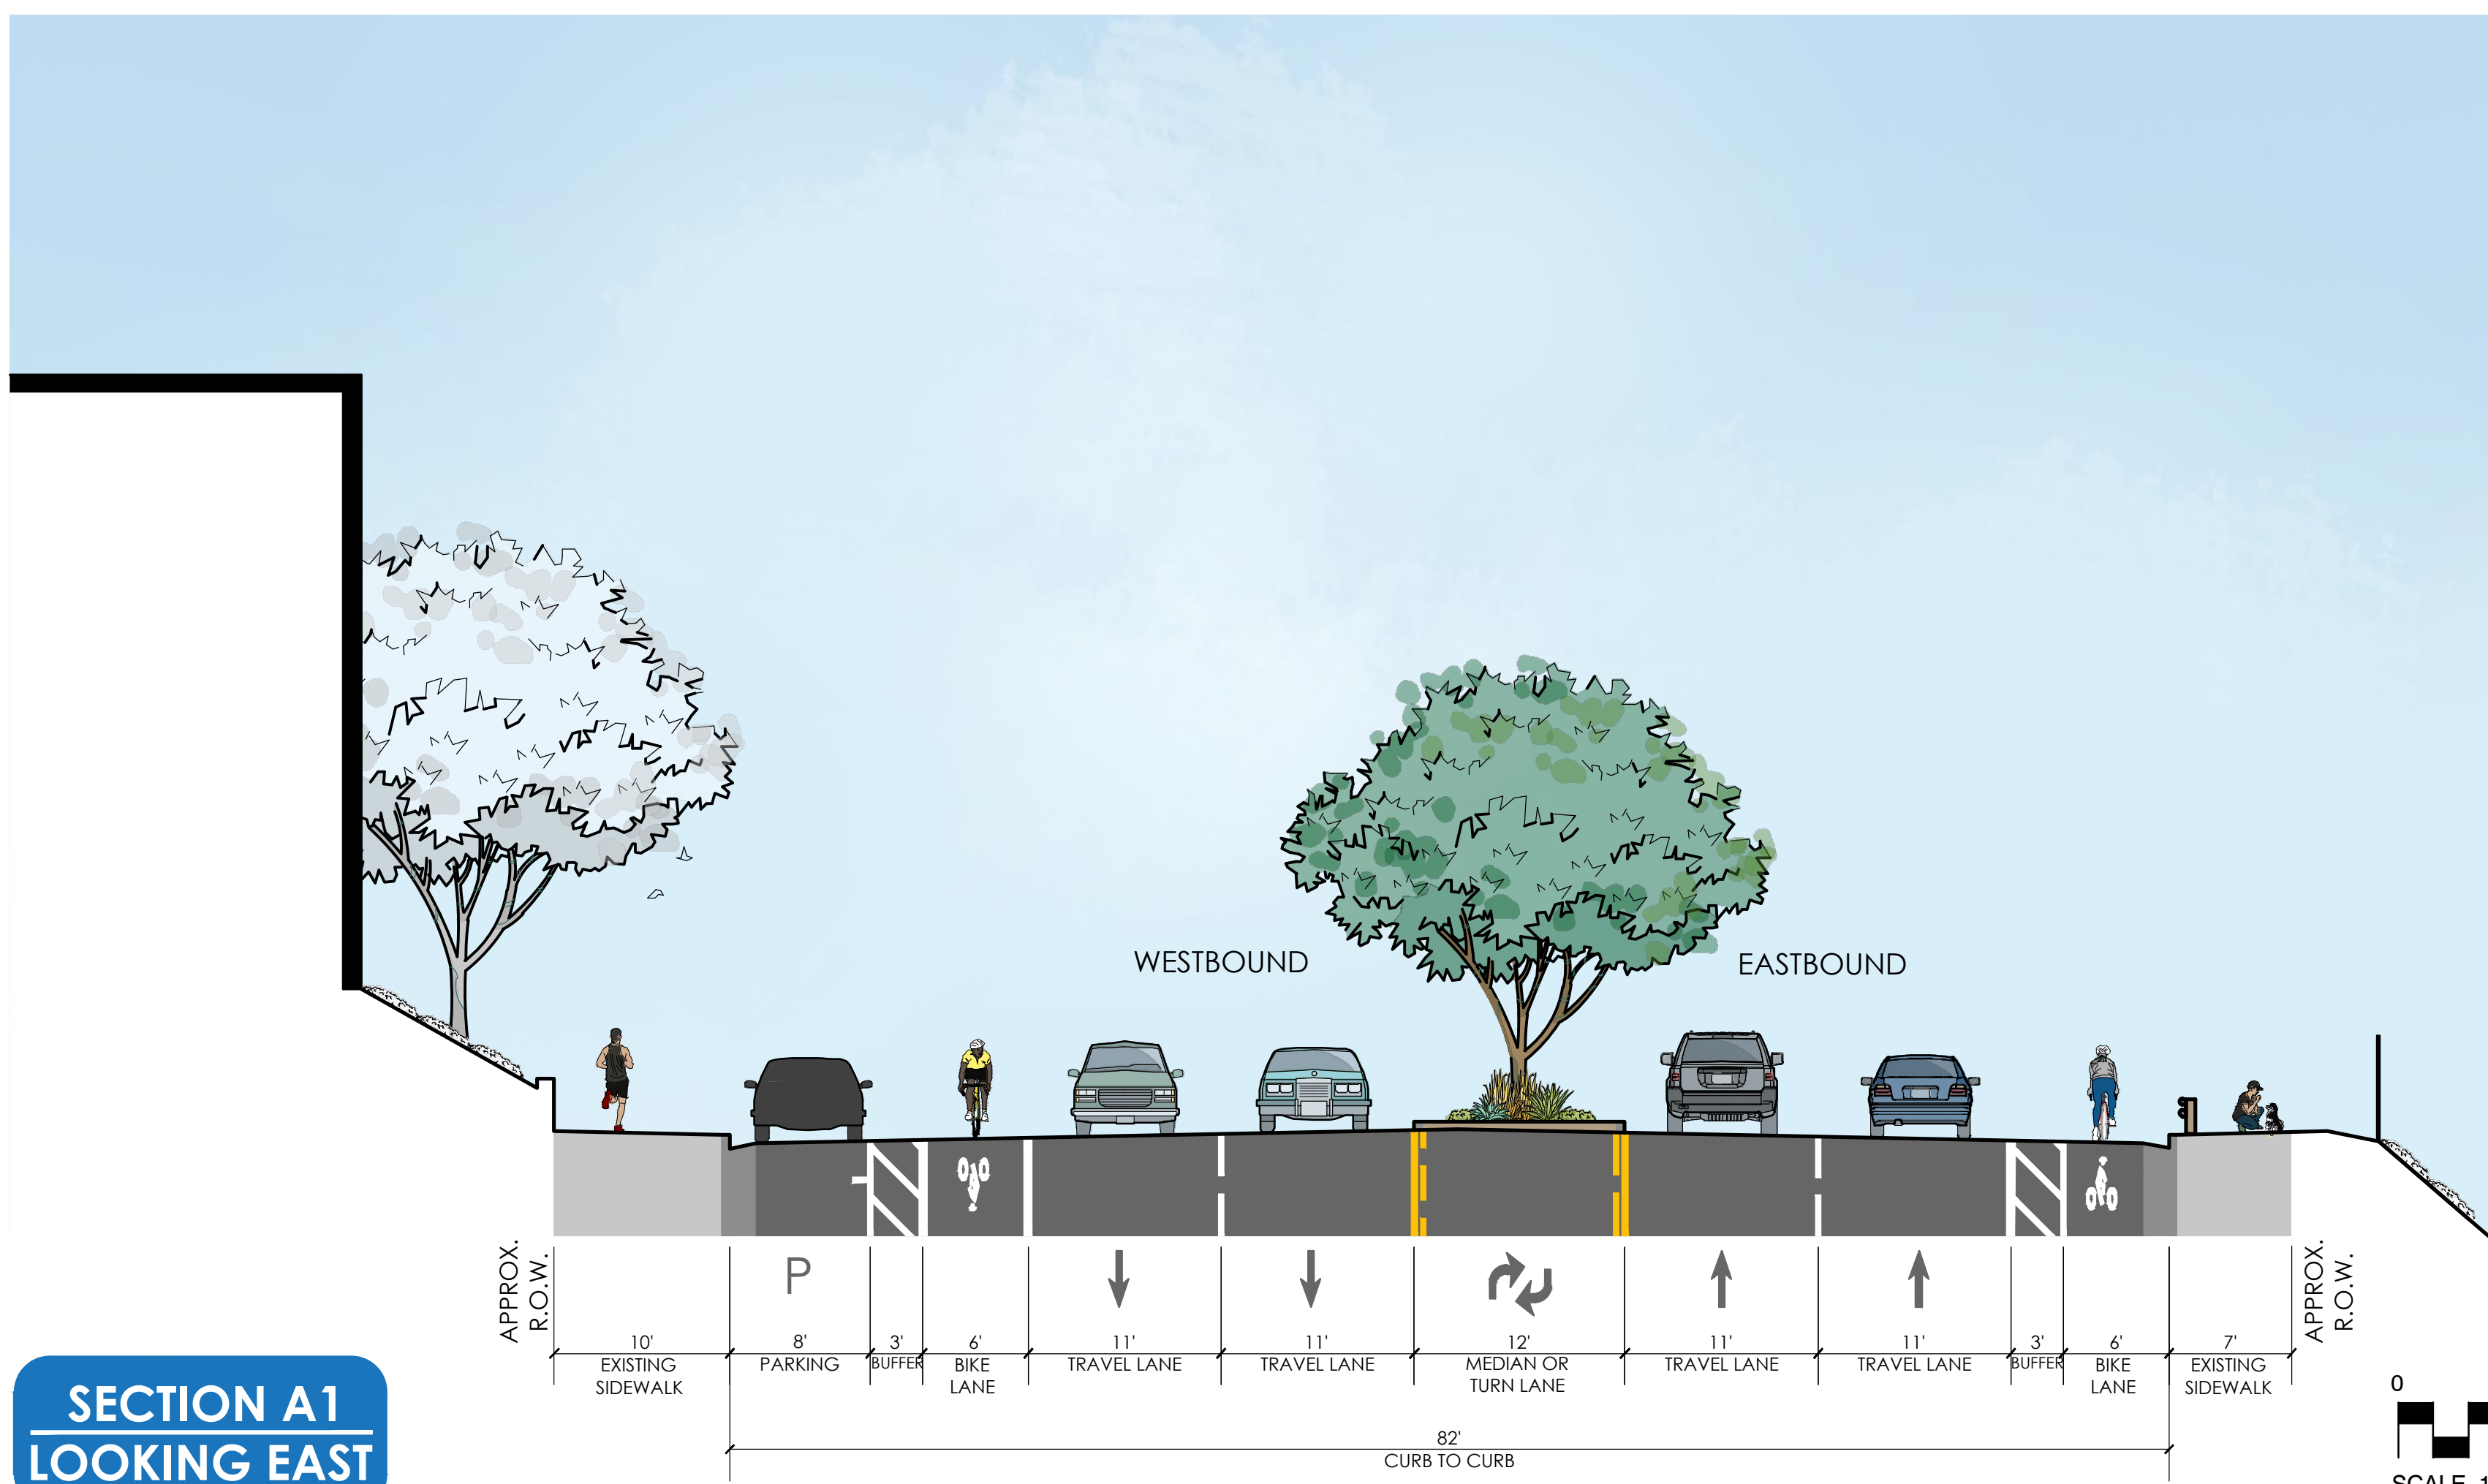

ARDADO AVE TO STEVENS DR LOMAS SANTA FE DRIVE

CONCEPT PLANT SCHEDULE

FLOWERING/ACCENT TREES
ALOE BARBERAE / TREE ALOE
ALOE FEROX / BITTER ALOE
CASSIA LEPTOPHYLLA / GOLD MEDALLION TREE
DRACAENA DRACO / DRAGON TREE
ERYTHRINA CRISTA-GALLI / COCKSPUR CORAL
JACARANDA MIMOSIFOLIA / JACARANDA MULTI-TRUNK
MAGNOLIA GRANDIFLORA 'MAJESTIC BEAUTY' TM / SOUTHERN MAGNOLIA
TECOMA STANS / YELLOW BELLS
TIPIUANA TIPU / TIPU TREE
YUCCA ELEPHANTIPES / SOFT-TIPPED YUCCA

SMALL TREES
AGONIS FLEXUOSA / PEPPERMINT TREE
ARBUTUS UNEDO / STRAWBERRY TREE
GEJERA PARVIFLORA / AUSTRALIAN WILLOW
METROSIDEROS EXCELSA / NEW ZEALAND CHRISTMAS TREE
OLEA EUROPAEA / OLIVE MULTI-TRUNK
X CHITALPA TASHKENTENSIS / CHITALPA

LARGE TREES
HYMENOSPORUM FLAVUM / SWEETSHADE
LOPHOSTEMON CONFERTUS / BRISBANE BOX
PODOCARPUS GRACILIOR / FENCIL TREE
SPATHODEA CAMPANULATA / AFRICAN TULIP TREE

ACCENT SHRUBS
AEONIUM ARBOREUM 'ATROPURPUREUM' / TREE AEONIUM
AEONIUM HAWORTHII / PINWHEEL
AGAVE VILMORINIANA / OCTOPUS AGAVE
AGAVE X 'BLUE GLOW' / BLUE GLOW AGAVE
ALOE ARBORESCENS / TREE ALOE
ALOE STRIATA / CORAL ALOE
ANIGOZANTHOS X 'BIG RED' / BIG RED KANGAROO PAW
EUPHORBIA TIRICALLI 'STICKS ON FIRE' / FENCIL TREE
MUEHLBERGIA CAPILLARIS / PINK MUHLY
STRELITZIA REGINAE / BIRD OF PARADISE

SMALL SHRUBS
CARISSA MACROCARPA / NATAL PLUM
DIANELLA CONGESTA / BEACH FLAX LILY
HEMEROCALLIS X 'BISBY' / YELLOW DAYLILY
LIMONIUM PEREZZII / STATICE
LOMANDRA LONGIFOLIA 'BREEZE' / DWARF MAT RUSH
PHORMIUM TENAX 'YELLOW WAVE' / NEW ZEALAND FLAX
PHORMIUM X 'DUET' / NEW ZEALAND FLAX
SANTOLINA CHAMAECYPARISSUS / LAVENDER COTTON

MEDIUM SHRUBS
AGAVE AMERICANA / CENTURY PLANT
AGAVE ATTENUATA / AGAVE
CALLISTEMON VIMINALIS 'LITTLE JOHN' / DWARF WEeping BOTTLEBRUSH
CHONDROPETALUM TECTORIUM / CAPE RUSH
CISTUS X PURPUREUS / ORCHID ROCKROSE
CORDYLIN AUSTRALIS 'RED STAR' / RED STAR DRACAENA
DASYLIRION WHEELERI / GREY DESERT SPOON
ECHIUM CANDICANS / PRIDE OF MADEIRA
LEUCADENDRON LINIFOLIUM
MUEHLBERGIA RIGENS / DEER GRASS
PHORMIUM X 'BLACK ADDER' / NEW ZEALAND FLAX
PLUMBAGO AURICULATA / BLUE PLUMBAGO
SALVIA CLEVELANDII / CLEVELAND SAGE
SALVIA CHAMAEDRYOIDES / MEXICAN BLUE SAGE
SALVIA LEUCANTHA / MEXICAN BUSH SAGE
SALVIA MEXICANA / SAGE
ZAUSCHNERIA CALIFORNICA / CALIFORNIA FUCHSIA

GROUNDCOVER
ARCTOSTAPHYLOS UVA-URSI / KINNIKINNICK
CEANOTHUS X 'CENTENNIAL' / CENTENNIAL CEANOTHUS
FESTUCA IDAHOENSIS 'SISKIYOU BLUE' / SISKIYOU BLUE FESCUE
LANIATA X 'CHAPEL HILL YELLOW' / CHAPEL HILL YELLOW LANIATA
MYOPORUM PARVIFOLIUM / TRAILING MYOPORUM
SENECIO MANDRALISCAE 'BLUE CHALK STICKS' / SENECIO