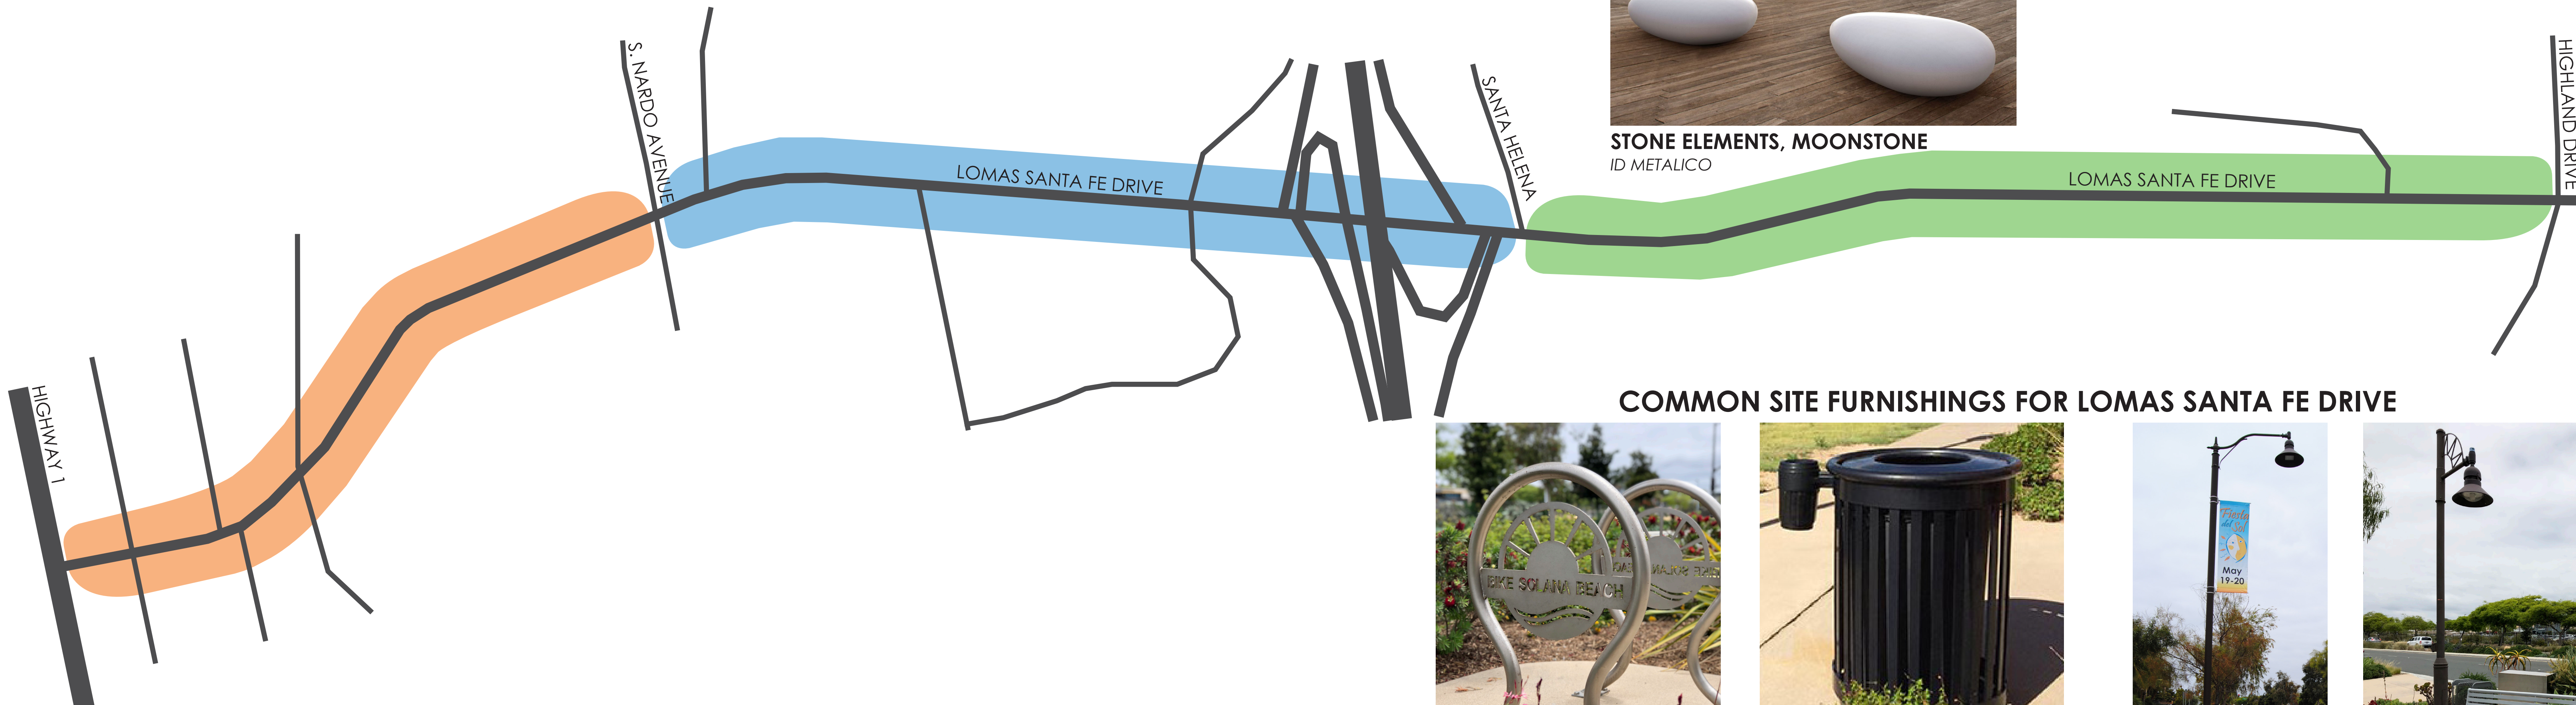

HIGHWAY 1 TO NARDO AVENUE

PARC VUE BENCH
LANDSCAPE FORMS

BUS STOP
CUSTOM

NARDO AVENUE TO SANTA HELENA

MLB 1400 SERIES
MAGLIN

SHADE SHELTER

SANTA HELENA TO HIGHLAND DRIVE

FBF-50
VICTOR STANLEY

SHADE SHELTER

STONE ELEMENTS, MOONSTONE
ID METALICO

COMMON SITE FURNISHINGS FOR LOMAS SANTA FE DRIVE

BIKE RACK
CUSTOM

MLWR250-32 SERIES
MAGLIN

STREET LIGHT

PEDESTRIAN LIGHT

LOMAS SANTA FE DRIVE