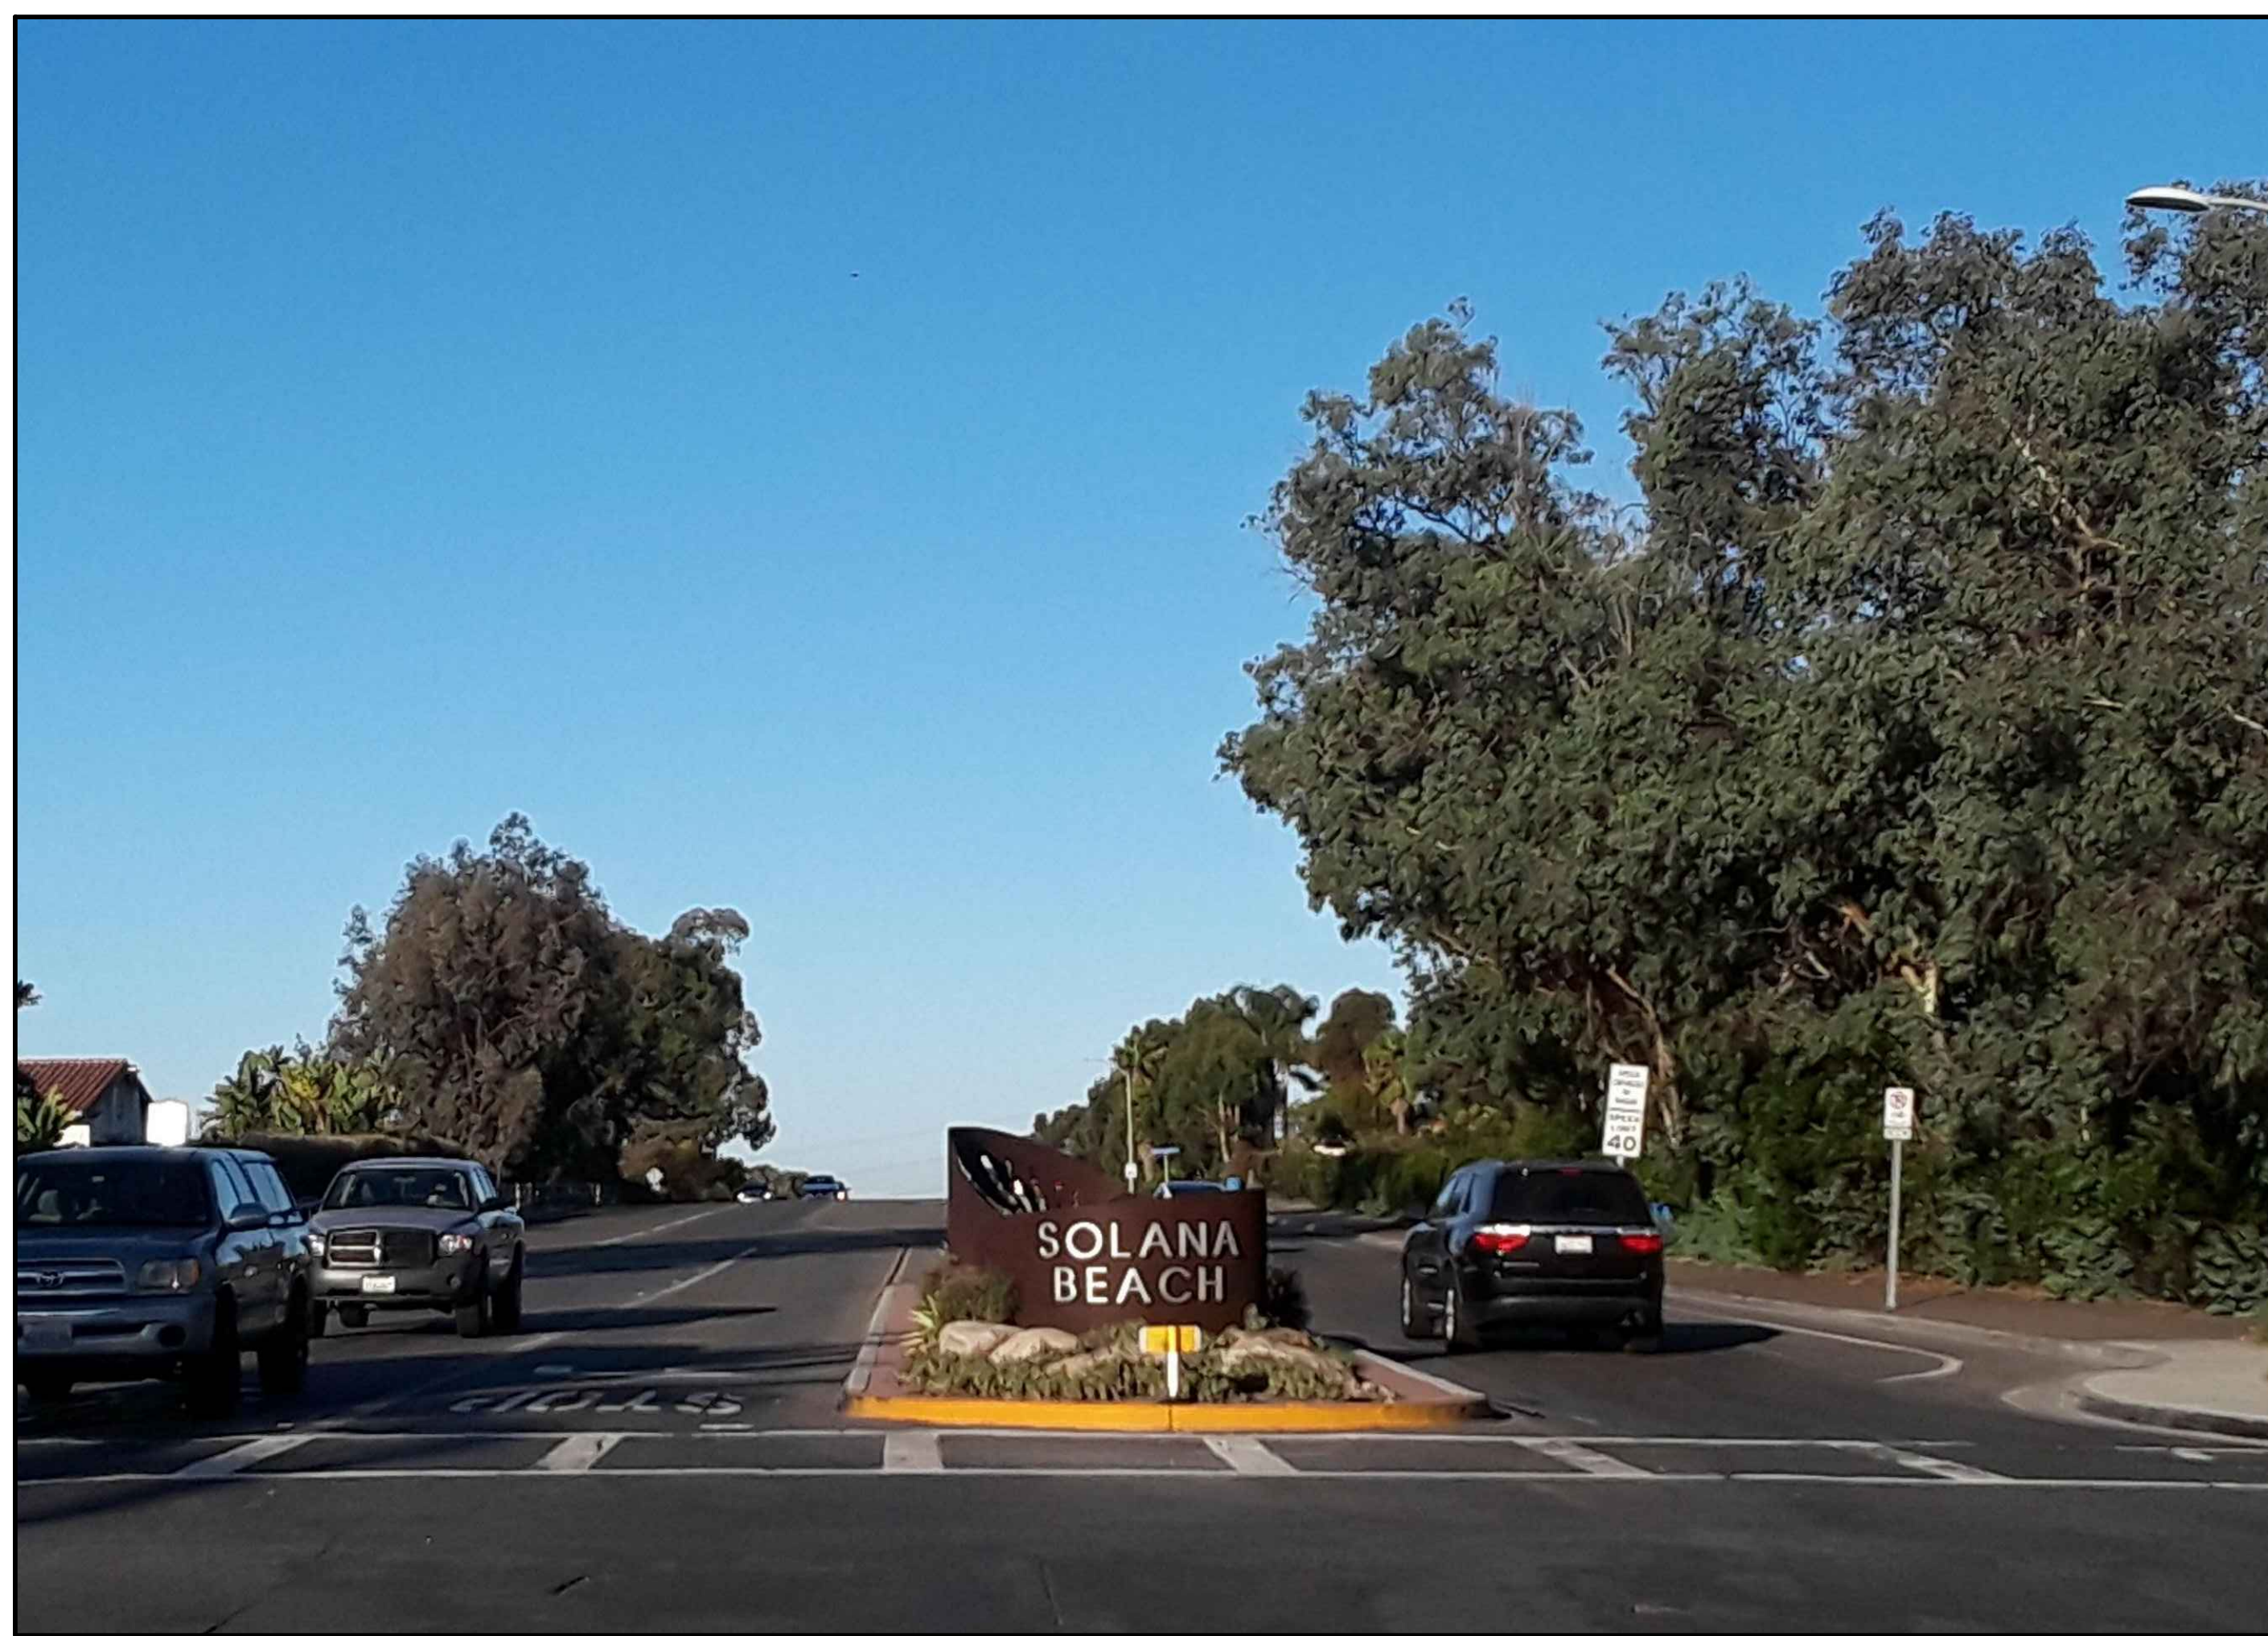

FOCUS AREA "J"

MATCHLINE - SEE BELOW

LOOKING WEST ON LOMAS SANTA FE TOWARD HIGHWAY 101

LEGEND

- PROPOSED SIDEWALK
- PROPOSED LANDSCAPE/WATER QUALITY AREA
- PROPOSED GREEN BIKE LANE PAINT

MATCHLINE - SEE ABOVE